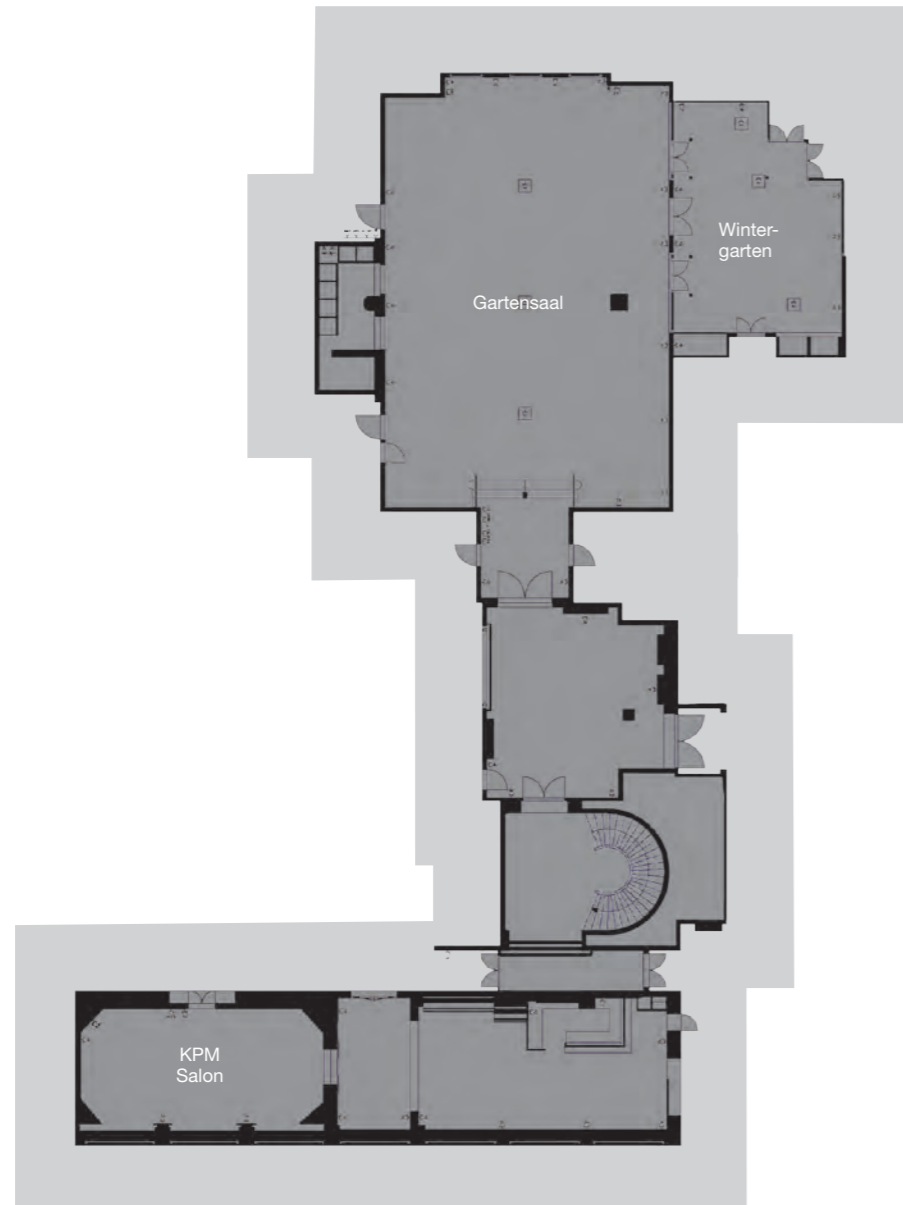

Ground floor

Meeting & banquet rooms

Room	Size (sqft)	Height (ft)	Length (ft)	Width (ft)	Theatre	Class-room	Cabaret	Banquet	Reception	Board-room	U-shape
Gartensaal	2540	10	42	61	130	113	54	120	200	40	50
Wintergarten	785	10	24	33	-	113	-	30	45	20	-
KPM Salon	538	10	45	25	45	30	18	30	40	22	21
Business Center Tempelhof	97	10	-	-	-	-	-	-	-	2 - 4	-
Business Center Schönefeld	129	10	-	-	-	-	-	-	-	4 - 6	-